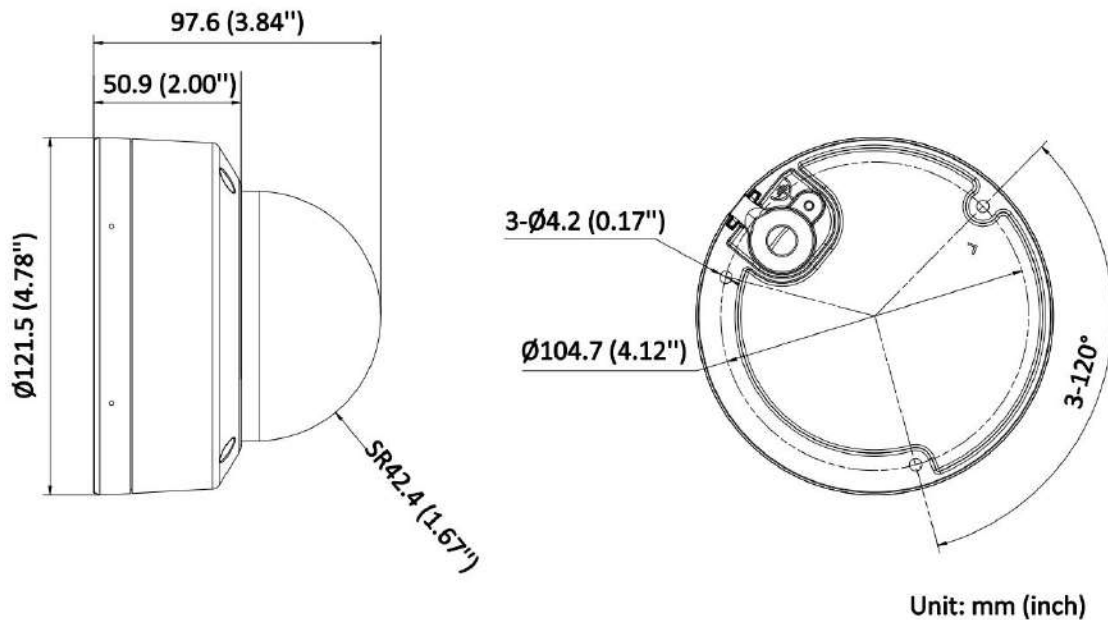

This model has MODERATE PROTECTION.

Level	Description
Top-level protection	Hikvision products at this level are equipped for use in areas where professional anti-corrosion protection is a must. Typical application scenarios include coastlines, docks, chemical plants, and more.
Moderate protection	Hikvision products at this level are equipped for use in areas with moderate anti-corrosion demands. Typical application scenarios include coastal areas about 2 kilometers (1.24 miles) away from coastlines, as well as areas affected by acid rain.
No specific protection	Hikvision products at this level are equipped for use in areas where no specific anti-corrosion protection is needed.

▪ Available Model

- DS-2CD2187G3-LIS2UY(2.8mm)
- DS-2CD2187G3-LIS2UY(4mm)
- DS-2CD2187G3-LIS2UY(2.8mm)(CA Branch)
- DS-2CD2187G3-LIS2UY(2.8mm)(BLACK)
- DS-2CD2187G3-LIS2UY(2.8mm)(CA Branch)/B
- DS-2CD2187G3-LIY(2.8mm)
- DS-2CD2187G3-LIY(4mm)

▪ Dimension

▪ Accessory

▪ Optional

DS-1272ZJ-120-Y

DS-1275ZJ-SUS

DS-1276ZJ-SUS

DS-1272ZJ-120B-Y

DS-4221ZJ-WC