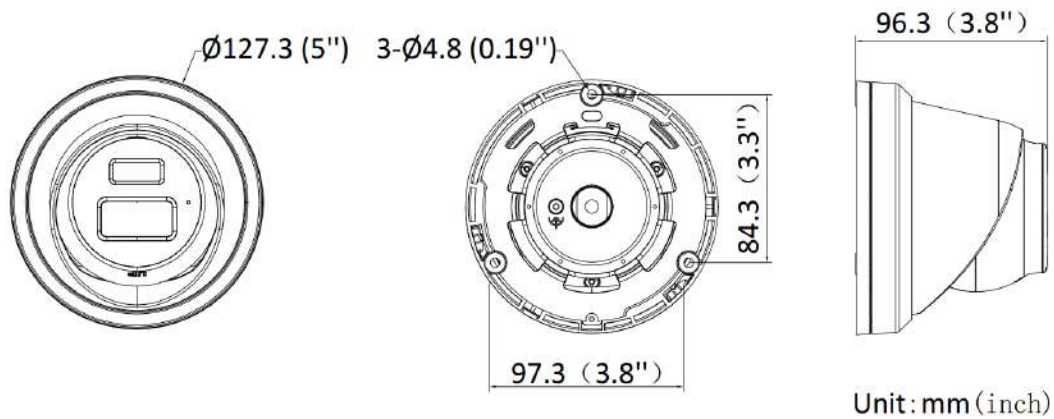

application scenarios include coastal areas about 2 kilometers (1.24 miles) away from coastlines, as well as areas affected by acid rain.
No specific protection	Hikvision products at this level are equipped for use in areas where no specific anti-corrosion protection is needed.

▪ **Available Model**

- DS-2CD23123G2-LI2UY(2.8mm)
- DS-2CD23123G2-LI2UY(4mm)
- DS-2CD23123G2-LIY(2.8mm)
- DS-2CD23123G2-LIY(4mm)
- DS-2CD23123G2-LI2UY(2.8mm)(BLACK)

▪ **Dimension**

▪ **Accessory**

▪ **Optional**

DS-1275ZJ-SUS	DS-1276ZJ-SUS	DS-1273ZJ-130-TRL	DS-2200ZJ-WA-130	DS-2200ZJ-WAJ-130 0
DS-1281ZJ-M	DS-1280ZJ-DM8	DS-2210ZJ-WA-130	DS-1271ZJ-130-TRL	DS-1273ZJ-130B-T RL